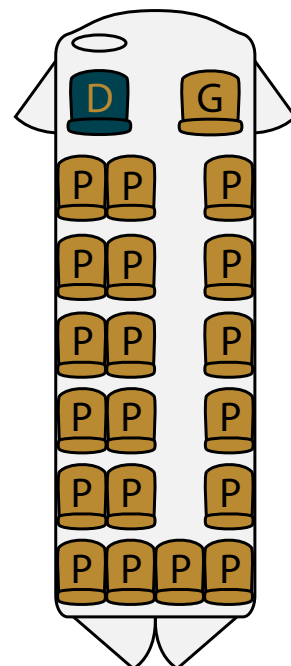

# MERCEDES BENZ VARIO 4X4

-  20<sub>pax</sub>
-  5<sup>speed</sup> manual
-  Diesel
-  36"

## Mercedes Benz Vario 4x4

This spacious bus can take you and your group to most places in Iceland in comfort and with good visibility through the large double glazed windows. In the back there is a small luggage compartment and a tow hook for a luggage trailer.

- 19+1v passengers
- Four wheel drive
- Low range reduction gear
- Guide speaker system
- Double glazed windows
- Reclinable seats
- Optional WiFi
- Optional Navigation system
- Shovel, tow rope and hitch